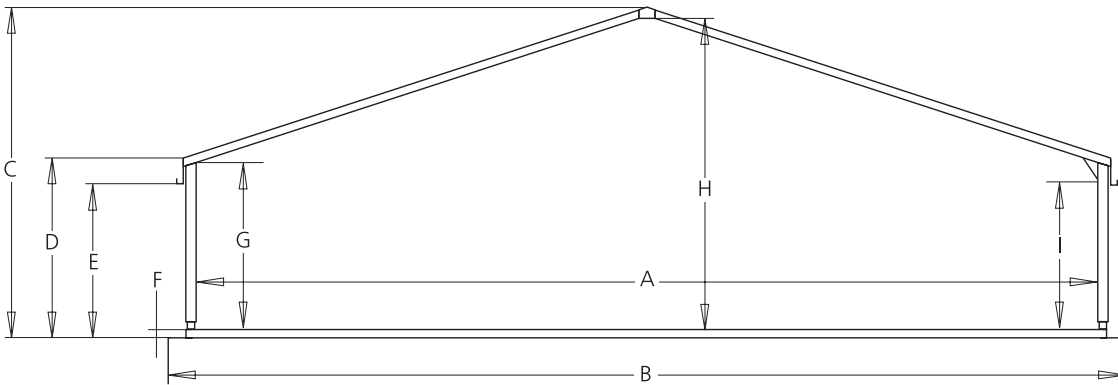

### Features

The Alu Hall is available in widths of 4, 5, 6, 8, 10, 12, 16, 20, 24 and 32 metres (sidewall height 3 metres) and 32, 40 and 50 metres (sidewall height 4 metres). The length is unlimited and can be expanded in increments of 5 metres. The Alu Hall can be connected to structures of the same type as well as other Neptunus designs and can be equipped with internal finishes to suit your requirements.

### Applications

The versatile Alu Hall is suitable for any event, including product launches, exhibitions, shows, corporate events and conferences.

structures

neptunus.co.uk

|   | 4 m | 5 m | 6 m | 8 m | 10 m | 12 m | 16 m | 20 m | 24 m | 32 m | 32 m | 40 m | 50 m |
|---|-----|-----|-----|-----|------|------|------|------|------|------|------|------|------|
| A | 390 | 479 | 579 | 779 | 979  | 1179 | 1579 | 1970 | 2370 | 3170 | 3152 | 3950 | 4940 |
| B | 450 | 550 | 650 | 850 | 1050 | 1250 | 1650 | 2050 | 2450 | 3250 | 3250 | 4050 | 5075 |
| C | 390 | 414 | 430 | 463 | 495  | 528  | 593  | 658  | 723  | 853  | 920  | 1055 | 1216 |
| D | 330 | 330 | 330 | 330 | 330  | 330  | 330  | 330  | 330  | 330  | 400  | 400  | 400  |
| E | 288 | 285 | 285 | 288 | 288  | 288  | 288  | 289  | 289  | 289  | 280  | 280  | 280  |
| F | 15  | 15  | 15  | 15  | 15   | 15   | 15   | 15   | 15   | 15   | 15   | 15   | 15   |
| G | 310 | 305 | 305 | 305 | 305  | 305  | 305  | 300  | 300  | 300  | 367  | 367  | 363  |
| H | 365 | 379 | 395 | 428 | 460  | 493  | 558  | 620  | 686  | 817  | 880  | 1008 | 1165 |
| I | 295 | 272 | 272 | 295 | 295  | 295  | 292  | 276  | 276  | 272  | 270  | 270  | 270  |