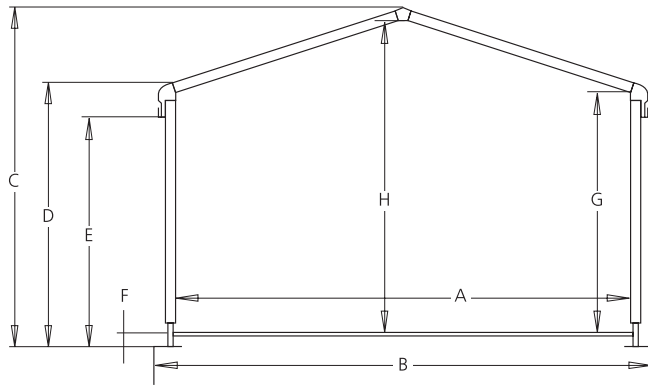

The Apollo is durable, flexible and uncomplicated, making this simple temporary structure a versatile option for a wide range of uses.

Design

The Apollo is available in widths of 3, 4, 5, 6, 8, 10 and 12 metres. The length is unlimited and can be increased in increments of 5 metres. The roof canopy comes in white opaque (non-permeable to light) 80% or transparent and the white sidewall panels, with or without windows, have sliding fixings to allow them to be open or closed.

structures

neptunus.co.uk

Apollo 3/4/5/6.3

Apollo 8/10/12.4

| | Apollo 3 m | Apollo 4 m | Apollo 5 m | Apollo 6 m | Apollo 8 m | Apollo 10 m | Apollo 12 m |
|---|------------|------------|------------|------------|------------|-------------|-------------|
| A | 290 | 390 | 490 | 590 | 790 | 990 | 1190 |
| B | 340 | 440 | 540 | 640 | 840 | 1040 | 1240 |
| C | 330 | 347 | 363 | 380 | 410 | 445 | 477 |
| D | 280 | 280 | 280 | 280 | 280 | 280 | 280 |
| E | 245 | 245 | 245 | 245 | 245 | 245 | 245 |
| F | 15 | 15 | 15 | 15 | 15 | 15 | 15 |
| G | 257 | 257 | 257 | 257 | 255 | 255 | 255 |
| H | 304 | 320 | 337 | 352 | 385 | 418 | 450 |