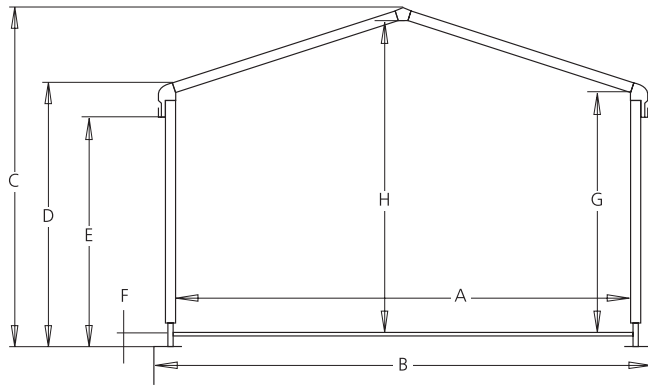

Apollo

Apollo 3/4/5/6.3