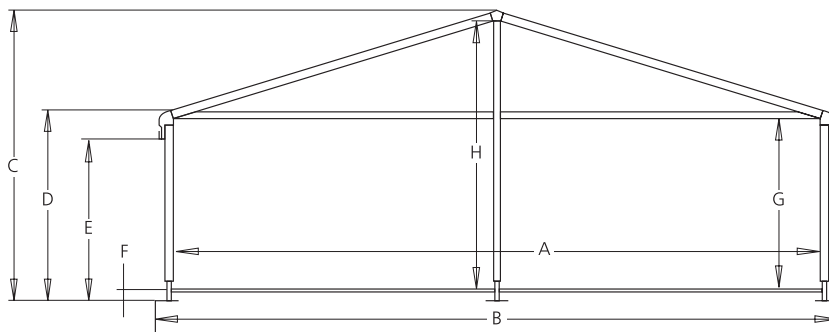

### Design

The Apollo is available in widths of 3, 4, 5, 6, 8, 10 and 12 metres. The length is unlimited and can be increased in increments of 5 metres. The roof canopy comes in white opaque (non-permeable to light) 80% or transparent and the white sidewall panels, with or without windows, have sliding fixings to allow them to be open or closed.

# Apollo

Apollo 3/4/5/6.3

Apollo 8/10/12.4

	Apollo 3 m	Apollo 4 m	Apollo 5 m	Apollo 6 m	Apollo 8 m	Apollo 10 m	Apollo 12 m
A	290	390	490	590	790	990	1190
B	340	440	540	640	840	1040	1240
C	330	347	363	380	410	445	477
D	280	280	280	280	280	280	280
E	245	245	245	245	245	245	245
F	15	15	15	15	15	15	15
G	257	257	257	257	255	255	255
H	304	320	337	352	385	418	450