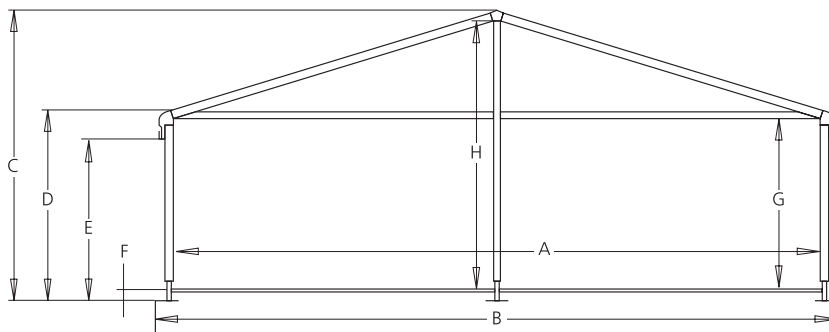

The Apollo is durable, flexible and uncomplicated, making this simple temporary structure a versatile option for a wide range of uses.

Design

The Apollo is available in widths of 3, 4, 5, 6, 8, 10 and 12 metres. The length is unlimited and can be increased in increments of 5 metres. The roof canopy comes in white opaque (non-permeable to light) 80% or transparent and the white sidewall panels, with or without windows, have sliding fixings to allow them to be open or closed.

structures

neptunus.co.uk

Apollo 3/4/5/6.3

Apollo 8/10/12.4

| | Apollo 3 m | Apollo 4 m | Apollo 5 m | Apollo 6 m | Apollo 8 m | Apollo 10 m | Apollo 12 m |
|---|------------|------------|------------|------------|------------|-------------|-------------|
| A | 290 | 390 | 490 | 590 | 790 | 990 | 1190 |
| B | 340 | 440 | 540 | 640 | 840 | 1040 | 1240 |
| C | 330 | 347 | 363 | 380 | 410 | 445 | 477 |
| D | 280 | 280 | 280 | 280 | 280 | 280 | 280 |
| E | 245 | 245 | 245 | 245 | 245 | 245 | 245 |
| F | 15 | 15 | 15 | 15 | 15 | 15 | 15 |
| G | 257 | 257 | 257 | 257 | 255 | 255 | 255 |
| H | 304 | 320 | 337 | 352 | 385 | 418 | 450 |