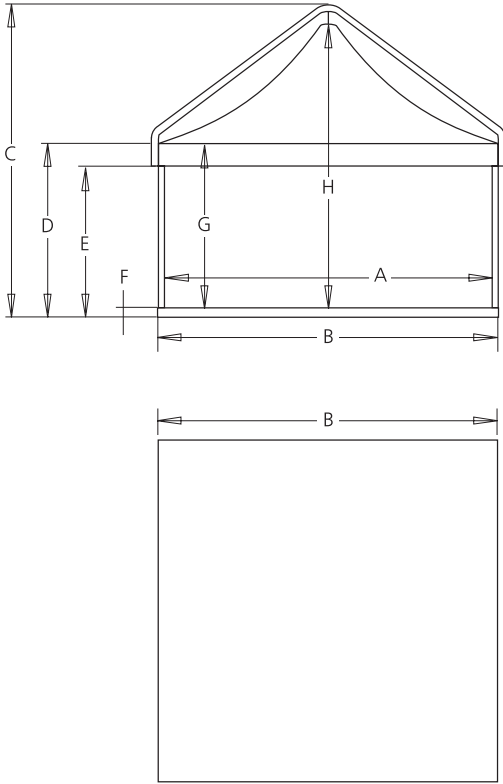

The Product

The Mercury is a high-quality, square pavilion with a clear span aluminium framework and peaked roof. This structure can be linked to other Neptunus structure designs.

Design

The Mercury membrane roof creates a stylish and modern look which comes as standard in white opaque PVC (non-permeable to light) 80%. Complimented with rigid PVC sidewall panels or glass panels; there is also the option of sliding fabric curtain walls. Finished with the Neptunus rain gutter tensioning system to ensure the roof canopy stays taut at all times and the raised Neptunus cassette floor system.

Features

The Mercury is available in six sizes:

- 4 x 4 metres (16 m²)
- 5 x 5 metres (25 m²)
- 6 x 6 metres (36 m²)
- 8 x 8 metres (64 m²)
- 10 x 10 metres (100 m²)
- 12 x 12 metres (144 m²)

The sidewall height remains the same for all dimensions at 2.5 metres.

4 / 5 / 6

8 / 10 / 12

	Mercury 4 (16 m ²)	Mercury 5 (25 m ²)	Mercury 6 (36 m ²)	Mercury 8 (64 m ²)	Mercury 10 (100 m ²)	Mercury 12 (144 m ²)
A	395	495	595	795	995	1195
B	430	530	630	830	1030	1230
C	465	505	545	625	710	790
D	300	300	300	300	300	300
E	250	250	250	250	250	250
F	15	15	15	15	15	15
G	270	270	270	270	270	270
H	390	430	470	550	635	715