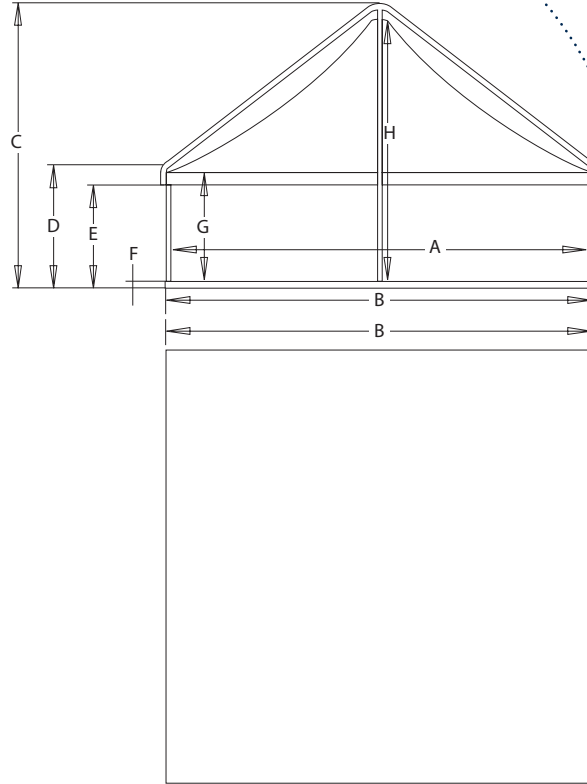

The Product

The Mercury is a high-quality, square pavilion with a clear span aluminium framework and peaked roof. This structure can be linked to other Neptunus structure designs.

Design

The Mercury membrane roof creates a stylish and modern look which comes as standard in white opaque PVC (non-permeable to light) 80%. Complimented with rigid PVC sidewall panels or glass panels; there is also the option of sliding fabric curtain walls. Finished with the Neptunus rain gutter tensioning system to ensure the roof canopy stays taut at all times and the raised Neptunus cassette floor system.

Features

The Mercury is available in six sizes:

- 4 x 4 metres (16 m²)
- 5 x 5 metres (25 m²)
- 6 x 6 metres (36 m²)
- 8 x 8 metres (64 m²)
- 10 x 10 metres (100 m²)
- 12 x 12 metres (144 m²)

The sidewall height remains the same for all dimensions at 2.5 metres.

4 / 5 / 6

8 / 10 / 12

	Mercury 4 (16 m ²)	Mercury 5 (25 m ²)	Mercury 6 (36 m ²)	Mercury 8 (64 m ²)	Mercury 10 (100 m ²)	Mercury 12 (144 m ²)
A	395	495	595	795	995	1195
B	430	530	630	830	1030	1230
C	465	505	545	625	710	790
D	300	300	300	300	300	300
E	250	250	250	250	250	250
F	15	15	15	15	15	15
G	270	270	270	270	270	270
H	390	430	470	550	635	715